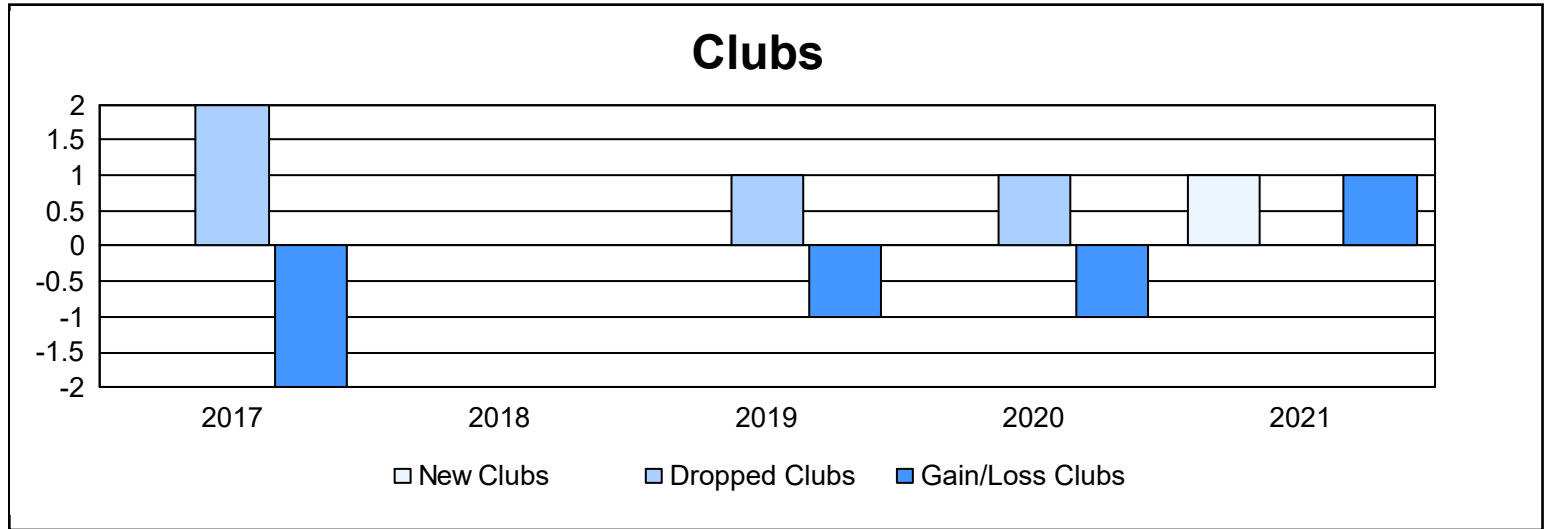

Year	New Clubs	Dropped Clubs	Gain/ Loss Clubs	New Members	Charter Members	Reinstate Members	Transfer Members	Total Member Added	Total Members Dropped	Gain/ Loss Members
2016-2017	0	2	-2	128	2	4	5	139	174	-35
2017-2018	0	0	0	78	3	5	4	90	141	-51
2018-2019	0	1	-1	63	2	5	1	71	131	-60
2019-2020	0	1	-1	65	3	7	2	77	113	-36
2020-2021	1	0	1	68	18	2	2	90	72	18
<b>Average</b>	<b>0</b>	<b>1</b>	<b>-1</b>	<b>80</b>	<b>6</b>	<b>5</b>	<b>3</b>	<b>93</b>	<b>126</b>	<b>-33</b>

### Membership Composition June 2021 Cumulative