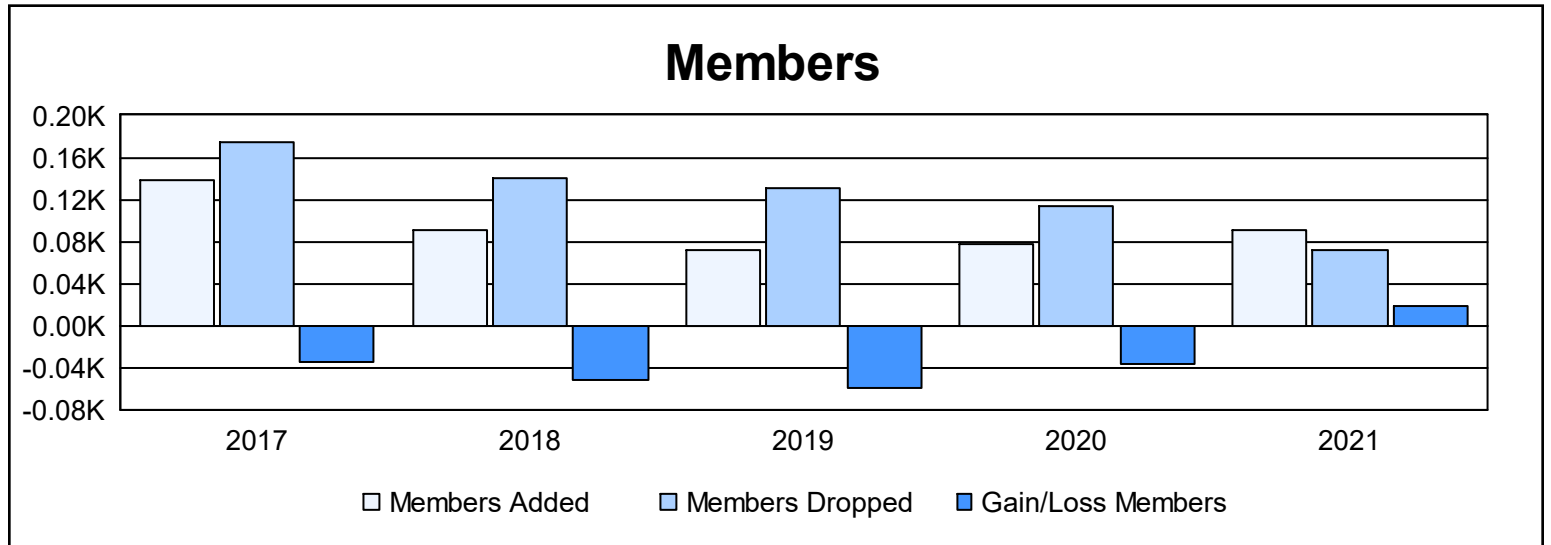

Year	New Clubs	Dropped Clubs	Gain/ Loss Clubs	New Members	Charter Members	Reinstate Members	Transfer Members	Total Member Added	Total Members Dropped	Gain/ Loss Members
2016-2017	0	2	-2	128	2	4	5	139	174	-35
2017-2018	0	0	0	78	3	5	4	90	141	-51
2018-2019	0	1	-1	63	2	5	1	71	131	-60
2019-2020	0	1	-1	65	3	7	2	77	113	-36
2020-2021	1	0	1	68	18	2	2	90	72	18
<b>Average</b>	<b>0</b>	<b>1</b>	<b>-1</b>	<b>80</b>	<b>6</b>	<b>5</b>	<b>3</b>	<b>93</b>	<b>126</b>	<b>-33</b>

### Membership Composition June 2021 Cumulative