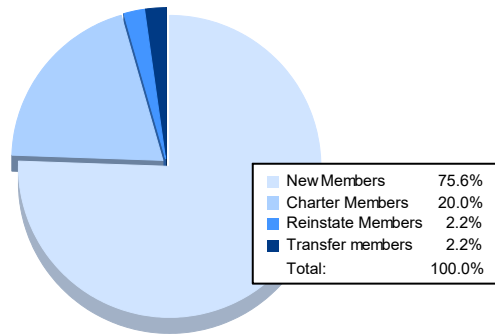

Year	New Clubs	Dropped Clubs	Gain/ Loss Clubs	New Members	Charter Members	Reinstate Members	Transfer Members	Total Member Added	Total Members Dropped	Gain/ Loss Members
2016-2017	0	2	-2	128	2	4	5	139	174	-35
2017-2018	0	0	0	78	3	5	4	90	141	-51
2018-2019	0	1	-1	63	2	5	1	71	131	-60
2019-2020	0	1	-1	65	3	7	2	77	113	-36
2020-2021	1	0	1	68	18	2	2	90	72	18
<b>Average</b>	<b>0</b>	<b>1</b>	<b>-1</b>	<b>80</b>	<b>6</b>	<b>5</b>	<b>3</b>	<b>93</b>	<b>126</b>	<b>-33</b>

### Membership Composition June 2021 Cumulative